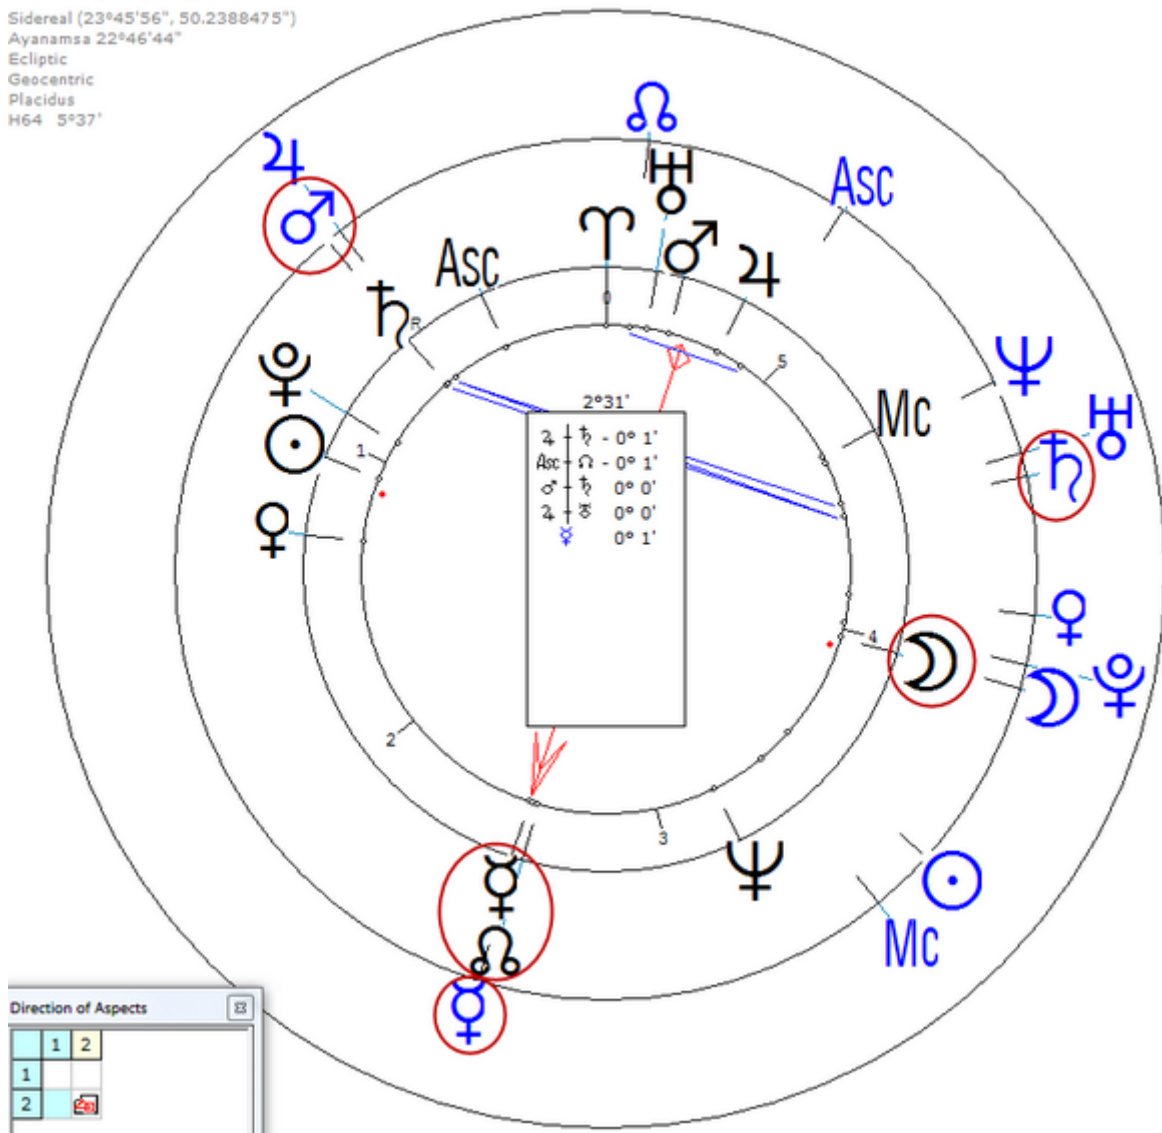

Hatcher, Charles Ray

16 July 1929 at 16:00 (= 4:00 PM)Mound City MO, USA, 40n07, 95w13
American abuser and rapist of boys, a kidnaper, thief, burglar and
murderer.

<https://www.astro.com/astro-databank/Hatcher,_Charles_Ray>

On 12/07/1984, 3:00 AM, CST he was found hanging in his cell.

Lunar Return (Harmonic 64)

Lunar ♂/♄ = Lunar ♀ = ♀_n = ♀_n = ♀_n = ♀_n

Hatcher, Charles Ray

16 July 1929 Tue 16:00 (GMT-6) 40°07'52"N 95°13'53"W
Mound City MO, Holt, USA

Sidereal (23°45'56", 50.2388475")

Ayanamsa 22°46'44"

Ecliptic

Geocentric

Placidus

H64 5°37'